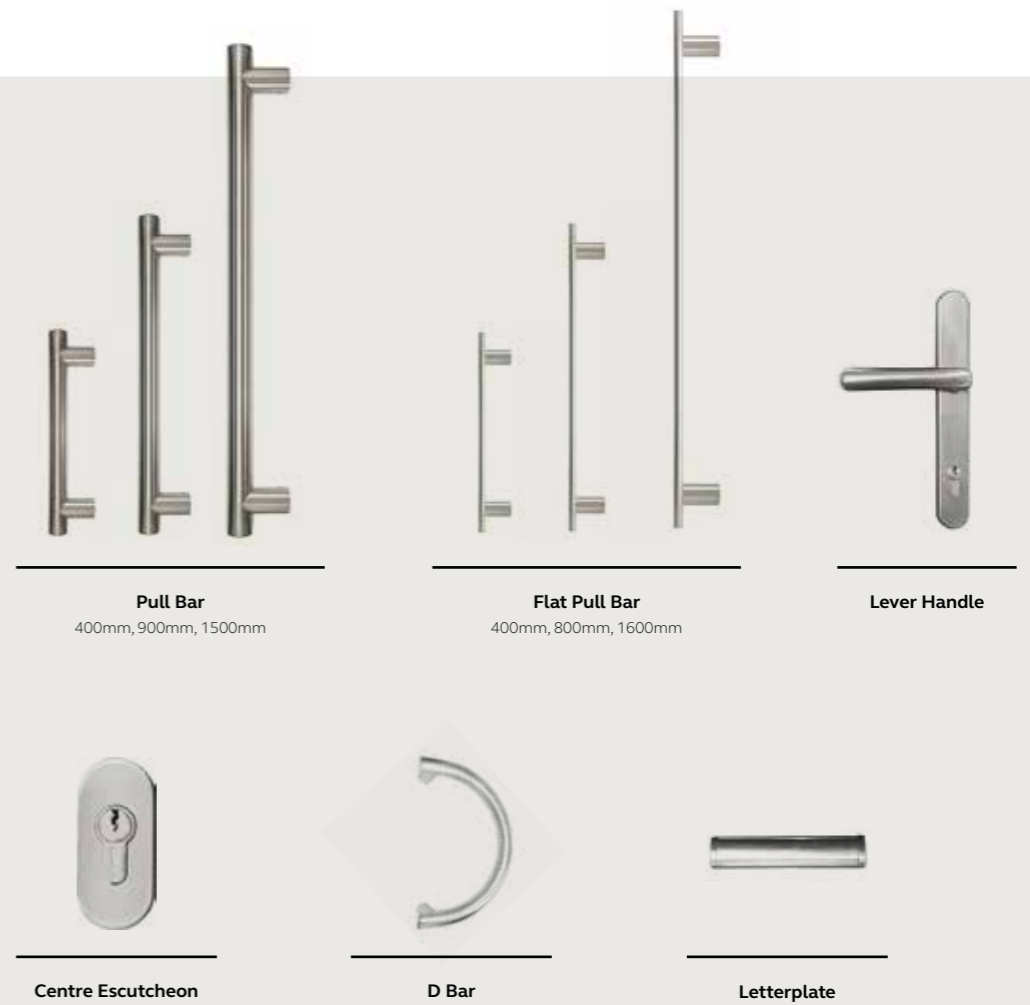

Glazing: Bianco
Colour: Blue

Glazing: Fora
Colour: Slate

Design your door online!

Use our online door designer to pick your door style, colour, glass and hardware to visualise your dream door.

Try it now!
www.virtuoso-doors.co.uk

Contemporary Hardware.

An exclusive range of stainless-steel hardware gives Virtu-AL a sleek, luxury finish. All our stainless-steel hardware has a comprehensive anti-corrosion guarantee, so you know your hardware will last the test of time.